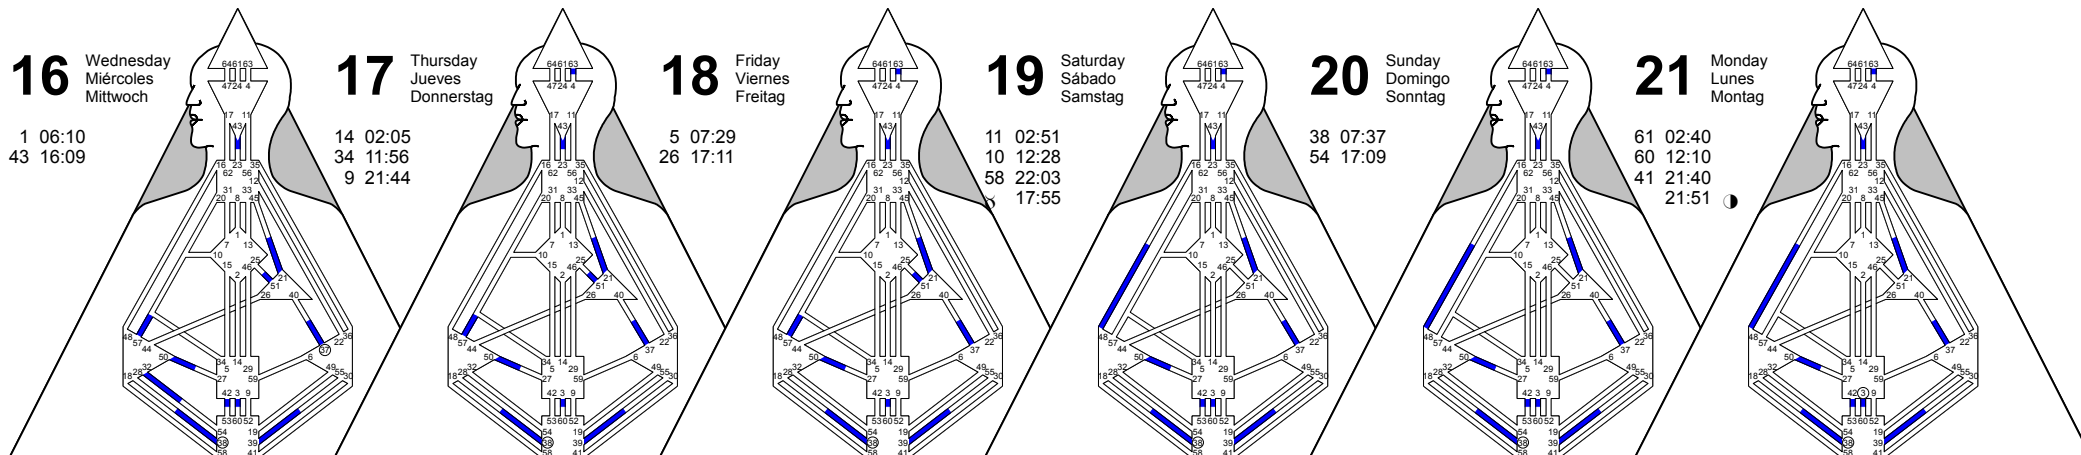

Design Chart

	standard at	daylight at
Hawai	HST 22:00	HDT 23:00
Alaska	AST 23:00	ADT 0:00
Pacific	PST 0:00	PDT 1:00
Mountain	MST 1:00	MDT 2:00
Central	CST 2:00	CDT 3:00
Eastern	EST 3:00	EDT 4:00
Europe	GMT 8:00	WDT 9:00

Moon and Ephemeris Data

	standard add	daylight add
Hawai	HST ±0	HDT +1
Alaska	AST +1	ADT +2
Pacific	PST +2	PDT +3
Mountain	MST +3	MDT +4
Central	CST +4	CDT +5
Eastern	EST +5	EDT +6
Europe	GMT +10	WDT +11