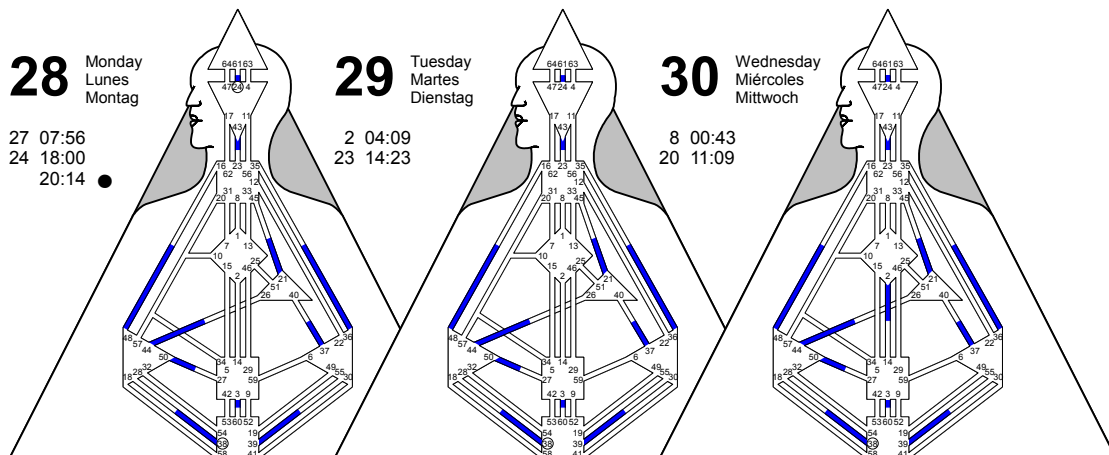

Design Chart

	standard at	daylight at
Hawai	HST 22:00	HDT 23:00
Alaska	AST 23:00	ADT 0:00
Pacific	PST 0:00	PDT 1:00
Mountain	MST 1:00	MDT 2:00
Central	CST 2:00	CDT 3:00
Eastern	EST 3:00	EDT 4:00
Europe	GMT 8:00	WDT 9:00

Moon and Ephemeris Data

	standard add	daylight add
Hawai	HST ±0	HDT +1
Alaska	AST +1	ADT +2
Pacific	PST +2	PDT +3
Mountain	MST +3	MDT +4
Central	CST +4	CDT +5
Eastern	EST +5	EDT +6
Europe	GMT +10	WDT +11